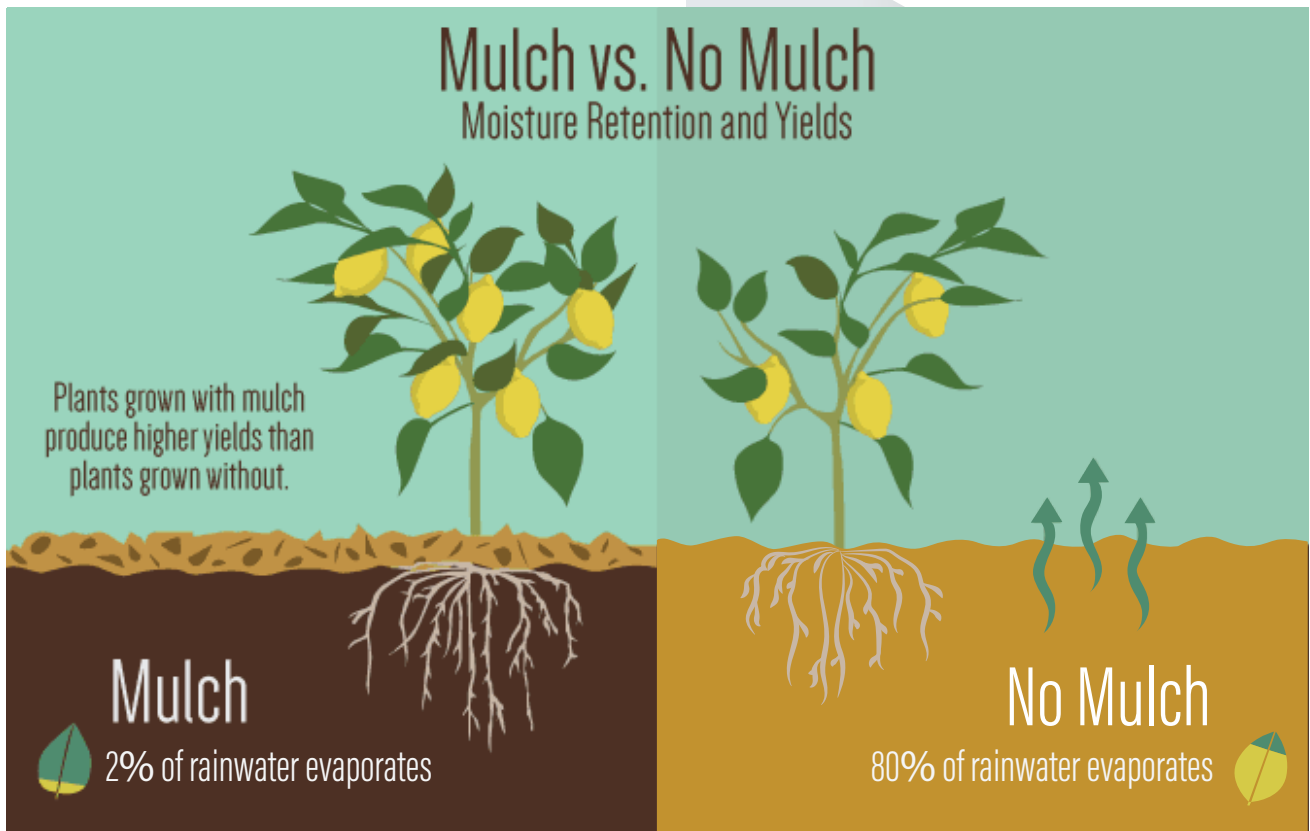

Why You need mulching?